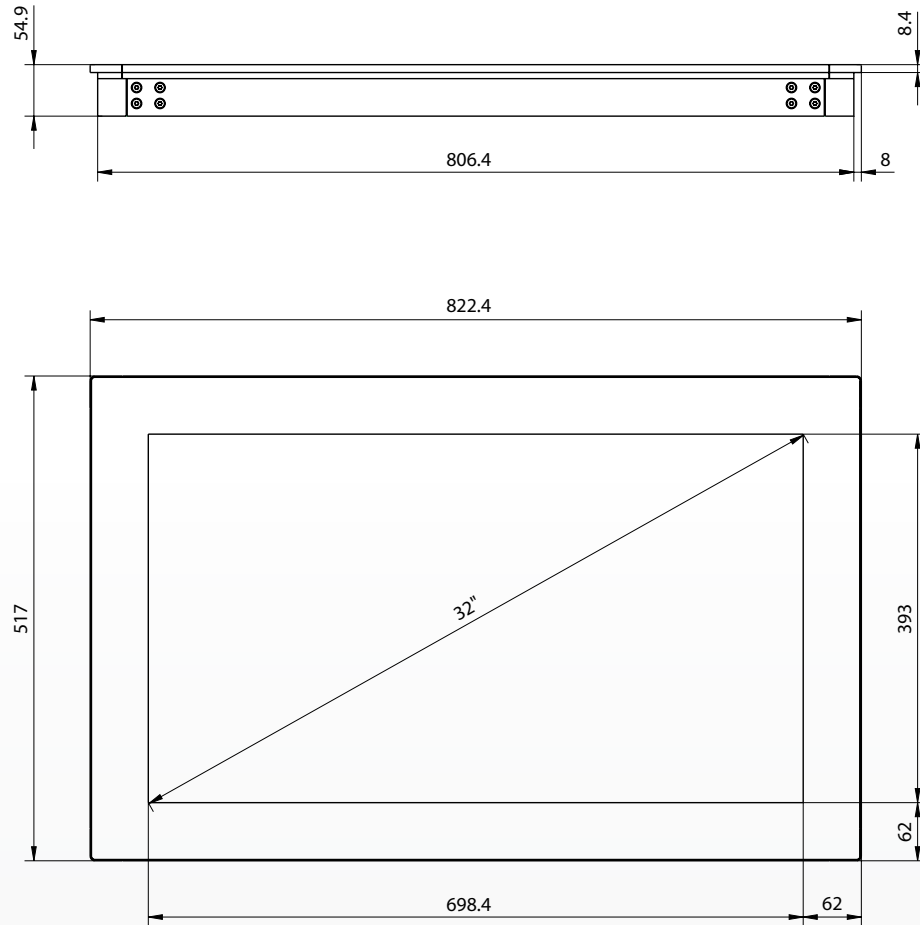

# FLATFROG MULTI-TOUCH 3200 DIMENSIONS

ALL DIMENSIONS IN MM  
EXCEPT SCREEN SIZE